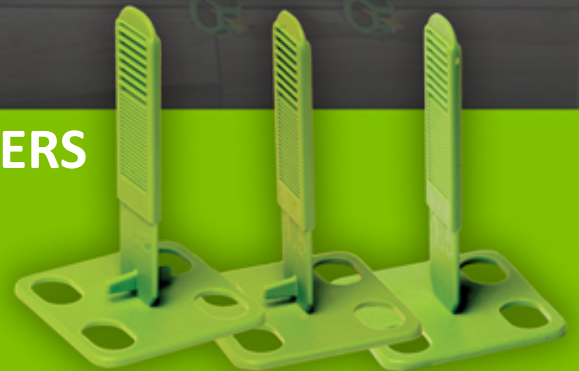

Evolver tool

Reusable Caps

Decapper tool

3 styles in 3 different sizes of SPACERS

- Cross spacer 1/6", 1/8", 3/16"
- Tee spacer 1/6", 1/8", 3/16"
- Flat spacer 1/6", 1/8", 3/16"

A Complete **Tile Spacer** and
Lippage System in One!