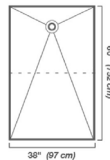

2. CHOOSE YOUR DRAIN FINISH

A. Five **in stock** 4" Kerdi Drain Frame finishes to choose from:

Stainless Steel

Brushed Nickel

Chrome

Oil Rubbed Bronze

Tile-in