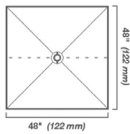

2. CHOOSE YOUR DRAIN FINISH

A. Five **in stock** 4" Kerdi Drain Frame finishes to choose from:

Stainless Steel

Brushed Nickel

Chrome

Oil Rubbed Bronze

Tile-in