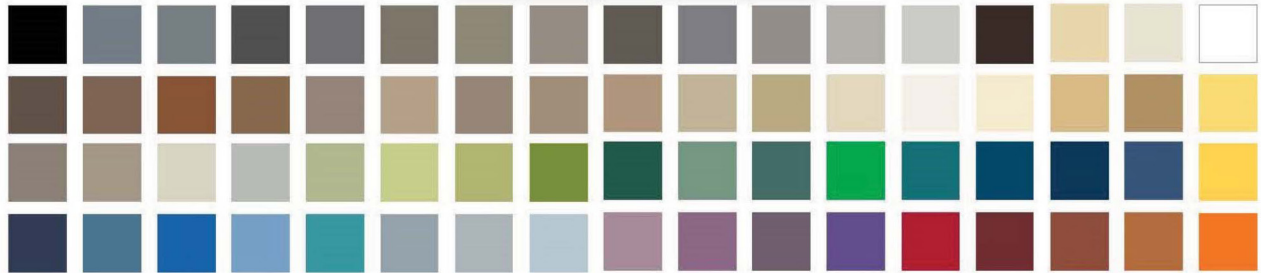

(TP)

700 series  
 WALL BASE

proudly made in the  
 USA

(TV)

vinyl  
 WALL BASE

**Roppe's 70-color wall base palette**

[click to view the palette online](#)

**No delays.  
 No limits.**

– All of Roppe's 70 colors are available in Type TS, TV and TP – **at standard 2-3 week lead times**

**Ask us about custom color, too.**

- 2-3 week lead time from time of color approval
- Contact your Tom Duffy Company rep

**SAMPLES AVAILABLE**

Sample requests received by 3 p.m. EST for any one of our 70 standard colors fulfilled same day!

**ROPPE IS READY TO SEND SAMPLES DIRECTLY TO YOU!**

Fill out the sample form at [roppe.com](http://roppe.com) or contact your Tom Duffy Company rep!