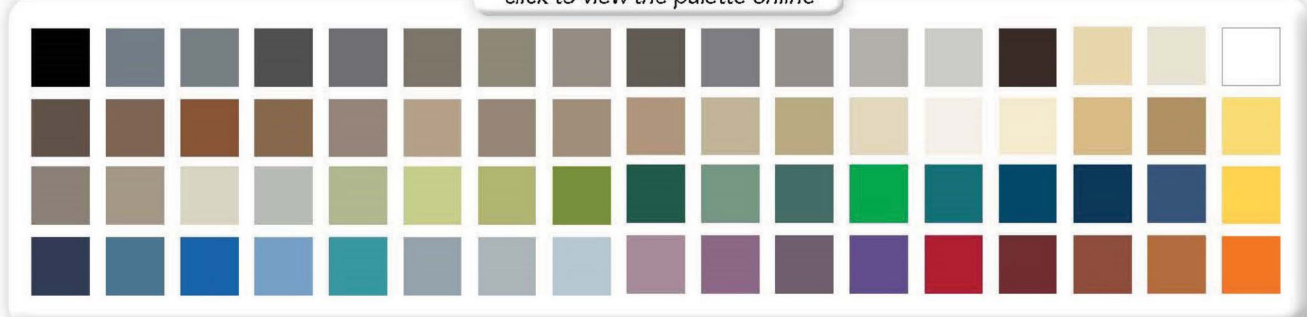

**TOM DUFFY COMPANY**  
 WHOLESALE FLOORING PRODUCTS  
 EST. 1957 • A B.R. FUNSTEN COMPANY

**70 colors for  
 TS, TV and TP wall base –  
 all available in  
 2-3 weeks ... or less.**

(TS)

pinnacle  
 RUBBER BASE

(TP)

700 series  
 WALL BASE

proudly made in the  
 USA

(TV)

vinyl  
 WALL BASE

**Roppe's 70-color wall base palette**

[click to view the palette online](#)

**No delays.  
 No limits.**

– All of Roppe's 70 colors are available in Type TS, TV and TP – **at standard 2-3 week lead times**

**Ask us about custom color, too.**

- 2-3 week lead time from time of color approval
- Contact your Tom Duffy Company rep

**SAMPLES AVAILABLE**

Sample requests received by 3 p.m. EST for any one of our 70 standard colors fulfilled same day!

**ROPPE IS READY TO SEND SAMPLES DIRECTLY TO YOU!**

Fill out the sample form at [roppe.com](http://roppe.com) or contact your Tom Duffy Company rep!