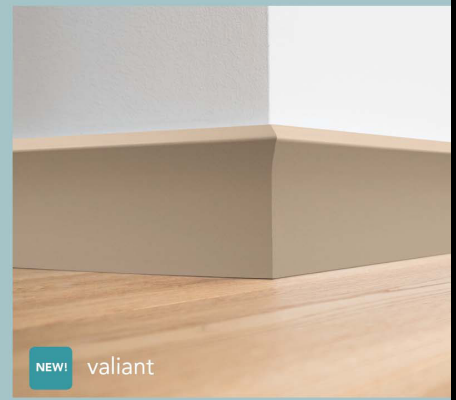

TOM DUFFY COMPANY
WHOLESALE FLOORING PRODUCTS
EST. 1957 • A B.R. FUNSTEN COMPANY

contours
PROFILED WALL
BASE SYSTEM®

ROPPE CAN DELIVER
WHAT YOU NEED, WHEN YOU NEED,
NO MATTER WHERE YOU ARE.

**17 PROFILES
REQUEST YOUR
SAMPLES TODAY!**

Working from home? Roppe can be there for you.

As we all work to navigate our world's healthcare crisis and stay safe, we also recognize the need to help keep your projects moving forward.

Roppe is ready to send samples to your home or other location, so use the sample form at roppe.com or contact your distributor to initiate requests for anything you need.

**RAPID SHIP
STOCKING
PROGRAM**

Made right here in the USA, several Contours profiles are immediately available for Rapid Ship in six colors to keep your projects in motion and on schedule.

ROPPE.

Proven. Flooring. Experiences.

1.800.537.9527 | www.roppe.com