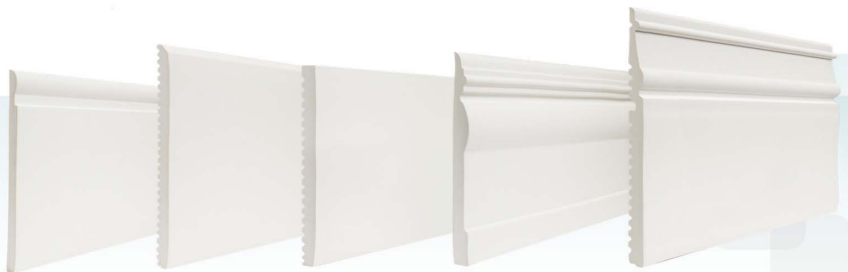

nobility #55
profile height 5-1/2"
3/8" thickness
packaged 5-8'pcs./
40' per ctn.
PV5055