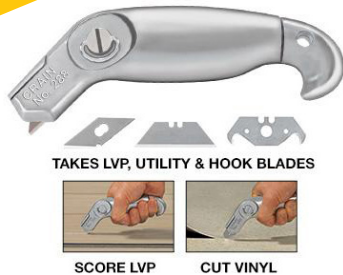

3098 CROSSROADS DRIVE

530-245-0111

10% OFF

ALL CRAIN TOOLS DAY OF SHOW ONLY!

288 LVP KNIFE

777 TOE KICK SAW

727 DELPHIN KNIFE

NEW!

TAKES LVP, UTILITY & HOOK BLADES

SCORE LVP

CUT VINYL

NEW FEATURE!

NEW COLOR!

673 13 INCH WOOD CUTTER

835 HEAVY DUTY UNDERCUT SAW

710 POWER STRIPPER