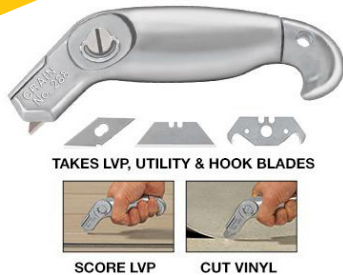

673 13 INCH WOOD CUTTER

835 HEAVY DUTY UNDERCUT SAW

TOM DUFFY COMPANY

WHOLESALE FLOORING PRODUCTS

CRAIN

FLOOR COVERING TOOLS

DEMO DAYS

THURSDAY
MAY 20
7AM - 11AM

CONCORD
1301 GALAXY WAY, SUITE C
925-686-5995

10% OFF

ALL CRAIN TOOLS

DAY OF SHOW ONLY!

288 LVP KNIFE

777 TOE KICK SAW

NEW!

TAKES LVP, UTILITY & HOOK BLADES

SCORE LVP   CUT VINYL

NEW FEATURE!