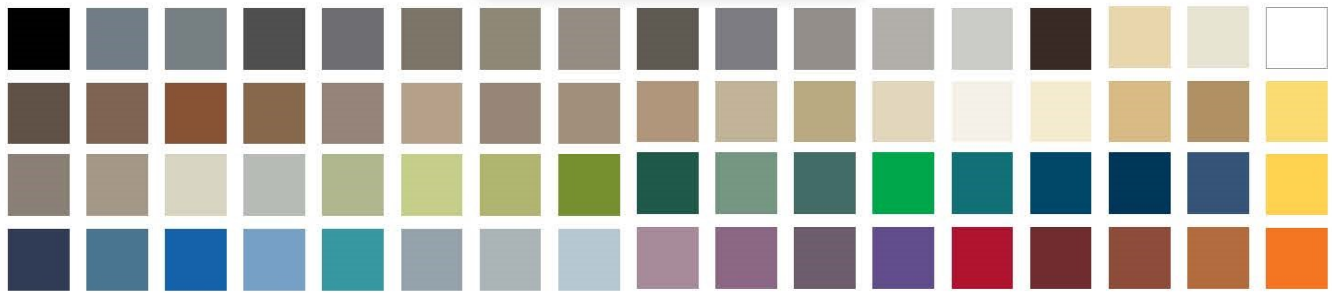

**70 colors for  
TS, TV and TP wall base –  
all available in  
2-3 weeks ... or less.**

(TS)  
*pinnacle*  
RUBBER BASE

(TP)  
*700 series*  
WALL BASE

(TV)  
*vinyl*  
WALL BASE

*Roppe's 70-color wall base palette*

[click to view the palette online](#)

**No delays.  
No limits.**

– All of Roppe's 70 colors are available in Type TS, TV and TP – **at standard 2-3 week lead times**

**Ask us about custom color, too.**

- 2-3 week lead time from time of color approval
- Contact your local Roppe Distributor