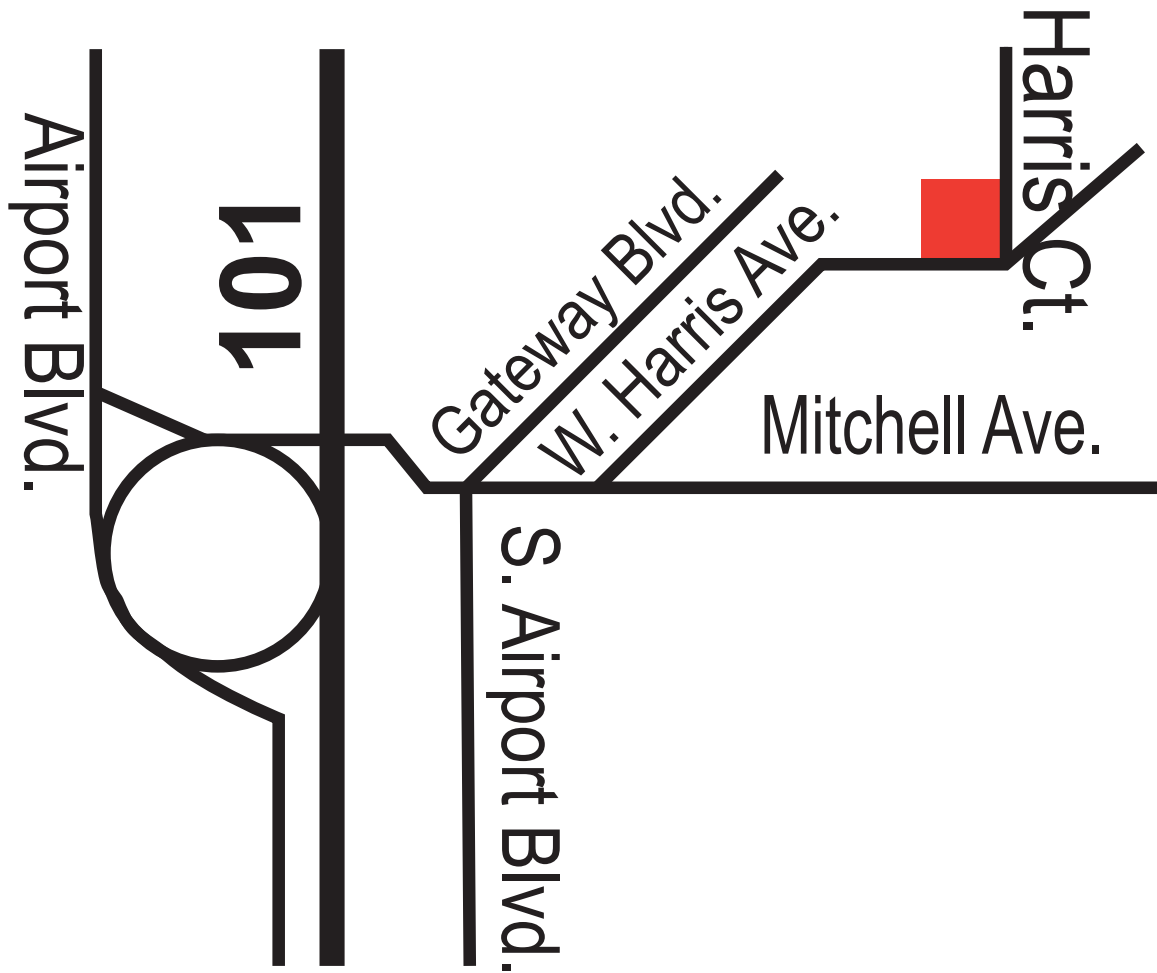

SOUTH SAN FRANCISCO

215 Harris Ct. • South San Francisco, CA 94080

Driving Directions:

From 101 North: Exit South Airport Avenue, turn left. Turn right at Mitchell Avenue, then left at West Harris Avenue.

From 101 South: Exit South Airport Avenue, turn right. Continue under 101 freeway and then straight at stoplight (becomes Mitchell Avenue), turn left at West Harris Avenue.

Branch Hours: Monday - Friday 7am-4:30pm