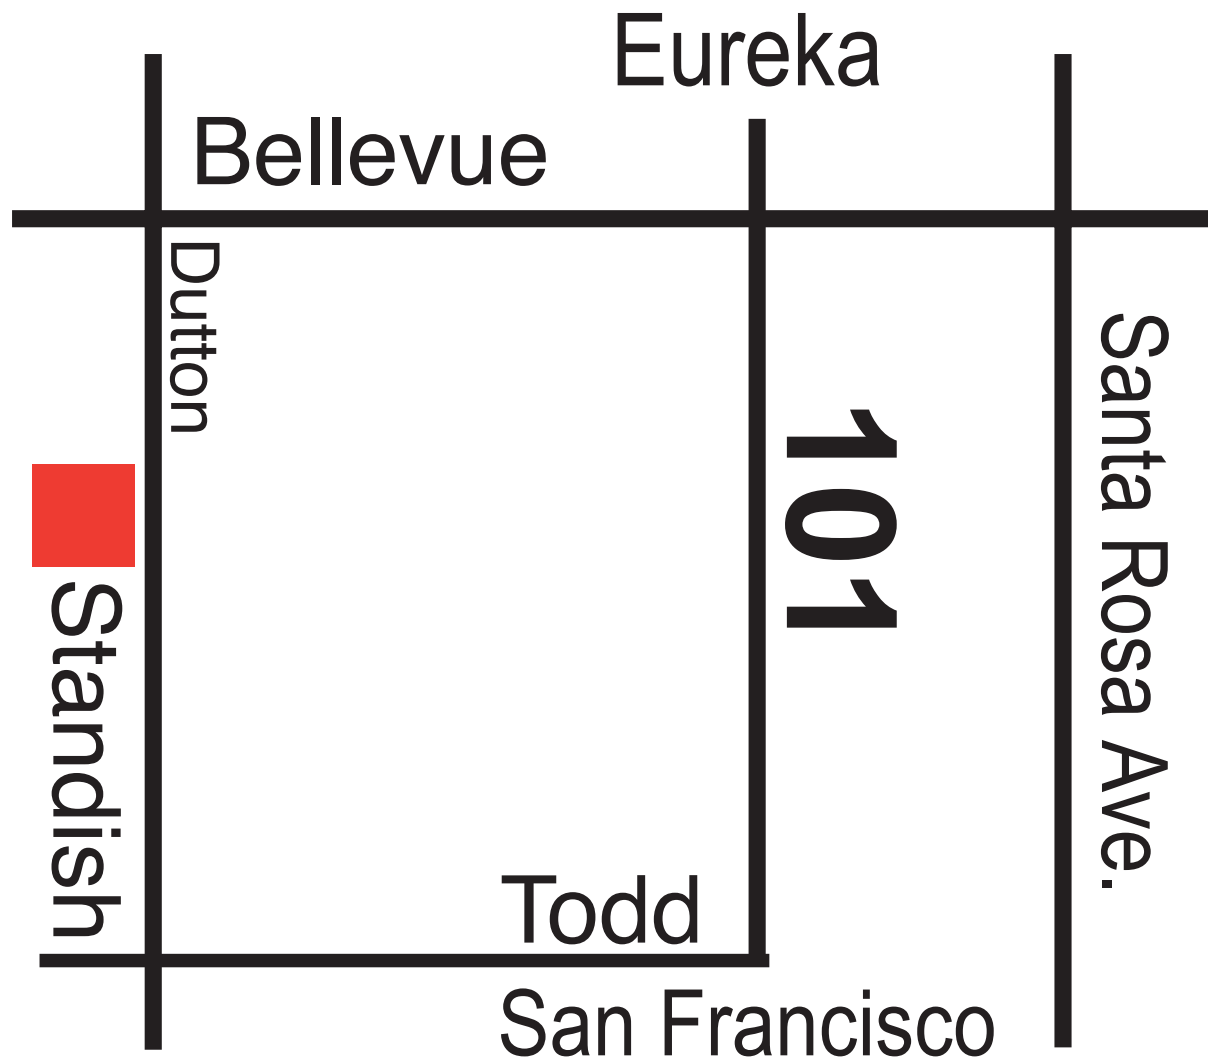

# SANTA ROSA

**3405 Standish Ave Santa Rosa, CA 95407**

**Driving Directions:**

**From Hwy 101:** Take exit 485 to merge onto Todd Rd.

Turn right onto Standish Ave

Destination will be on the left

**Branch Hours: Monday - Friday: 7:30 am - 4:30 pm**