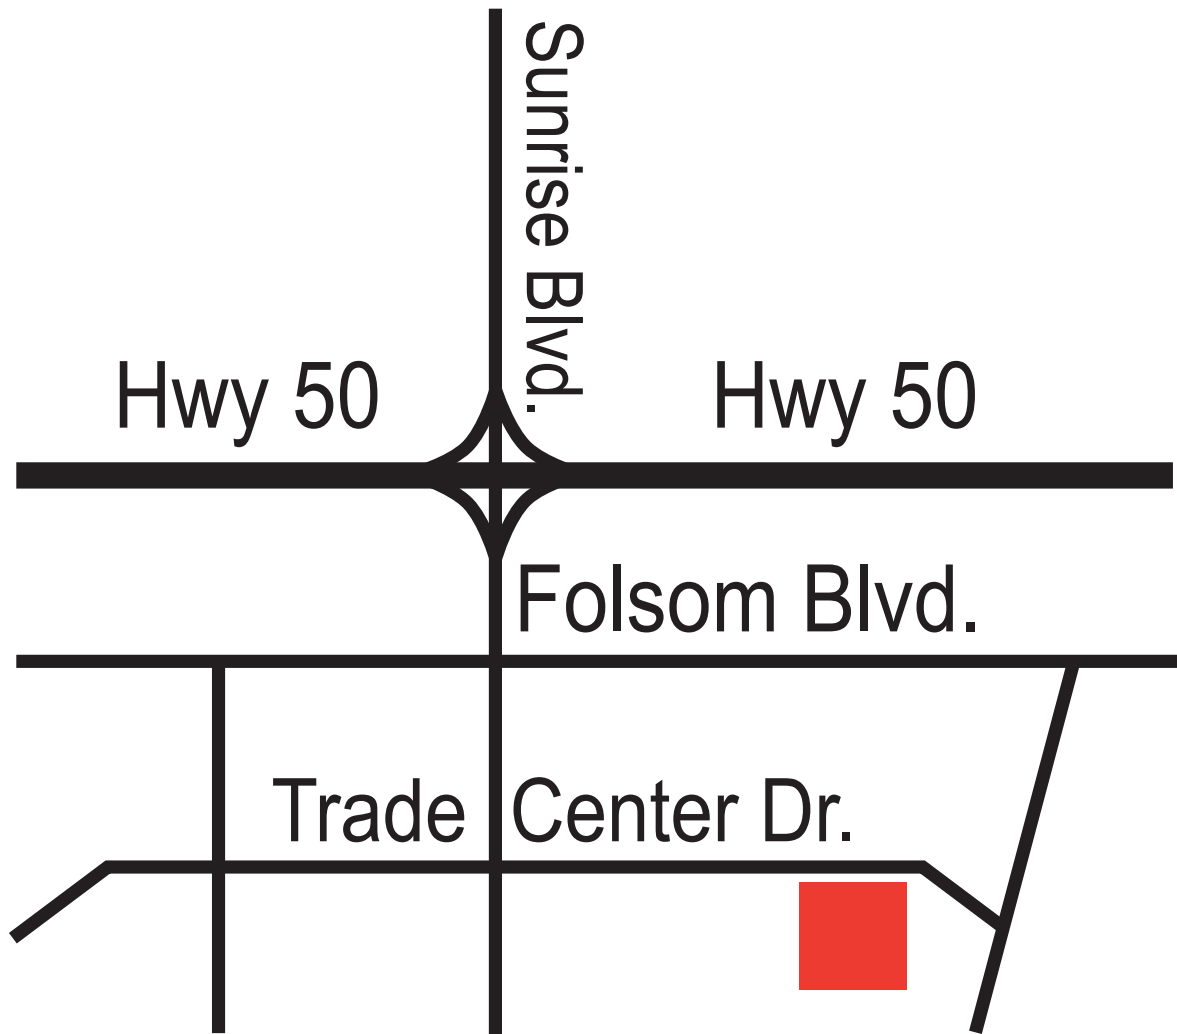

RANCHO CORDOVA

11320 Trade Center Dr., A • Rancho Cordova, CA 95742

Driving Directions:

Hwy 50 East: Take the Sunrise Boulevard Exit turn right. Pass Folsom Blvd still on Sunrise and the next light past Folsom Blvd is Trade Center Dr. Turn left onto Trade Center Drive.