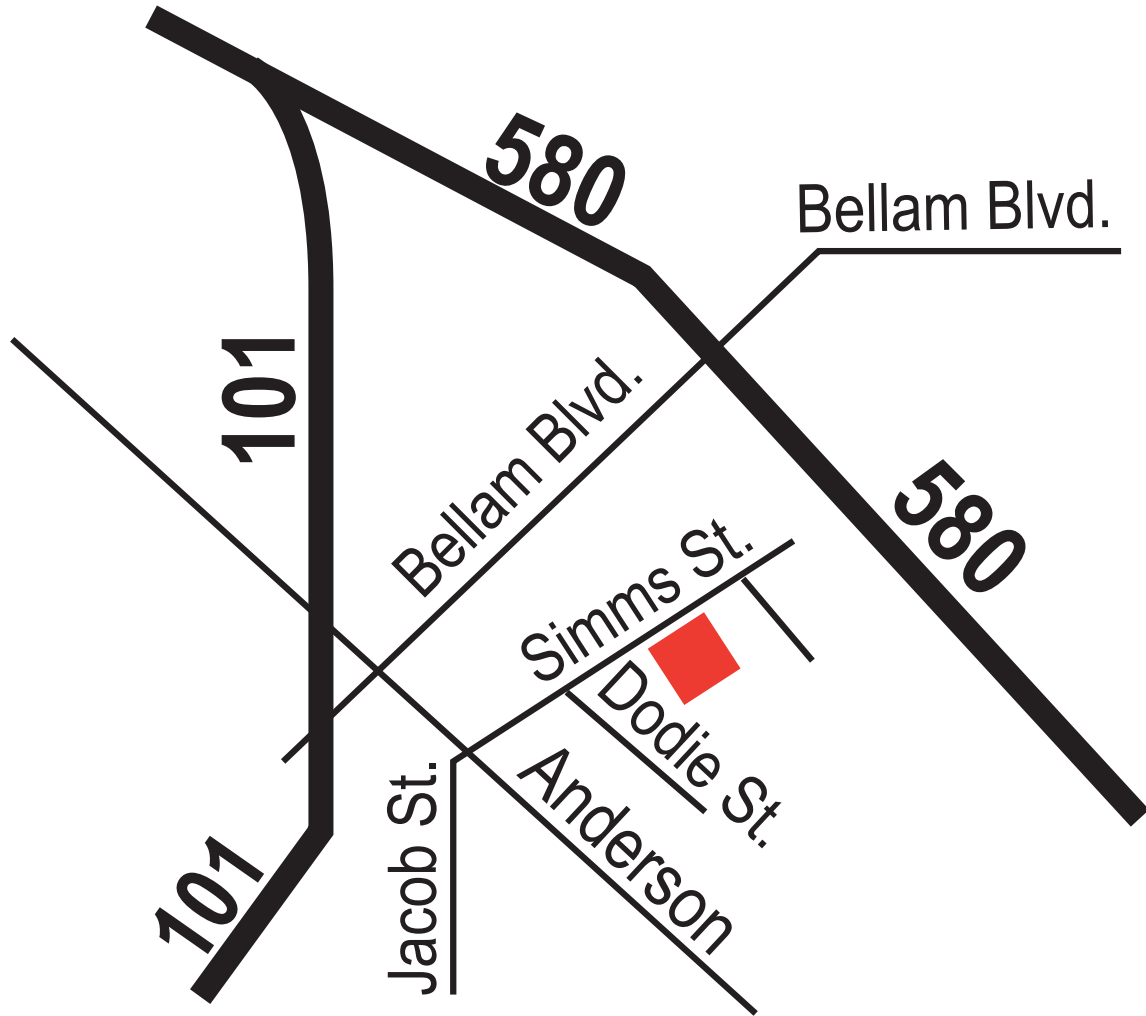

SAN RAFAEL

31 Simms Street • San Rafael, CA 94901

Driving Directions:

From 101 North: Exit Anderson Street, turn left at the light. Left on Simms St.

From 101 South: Exit Francisco Blvd/Richmond bridge. Right on Bellam street. Left on Anderson. Left on Simms St.

From 580: Exit Bellam Blvd. Left on Bellam Street. Left on Anderson. Left on Simms St.

Branch Hours: Monday - Friday 7am - 4pm

Manager: Hal Chandler
Phone: 415.454.5422
hchandler@tomduffy.com

Tom Duffy Company