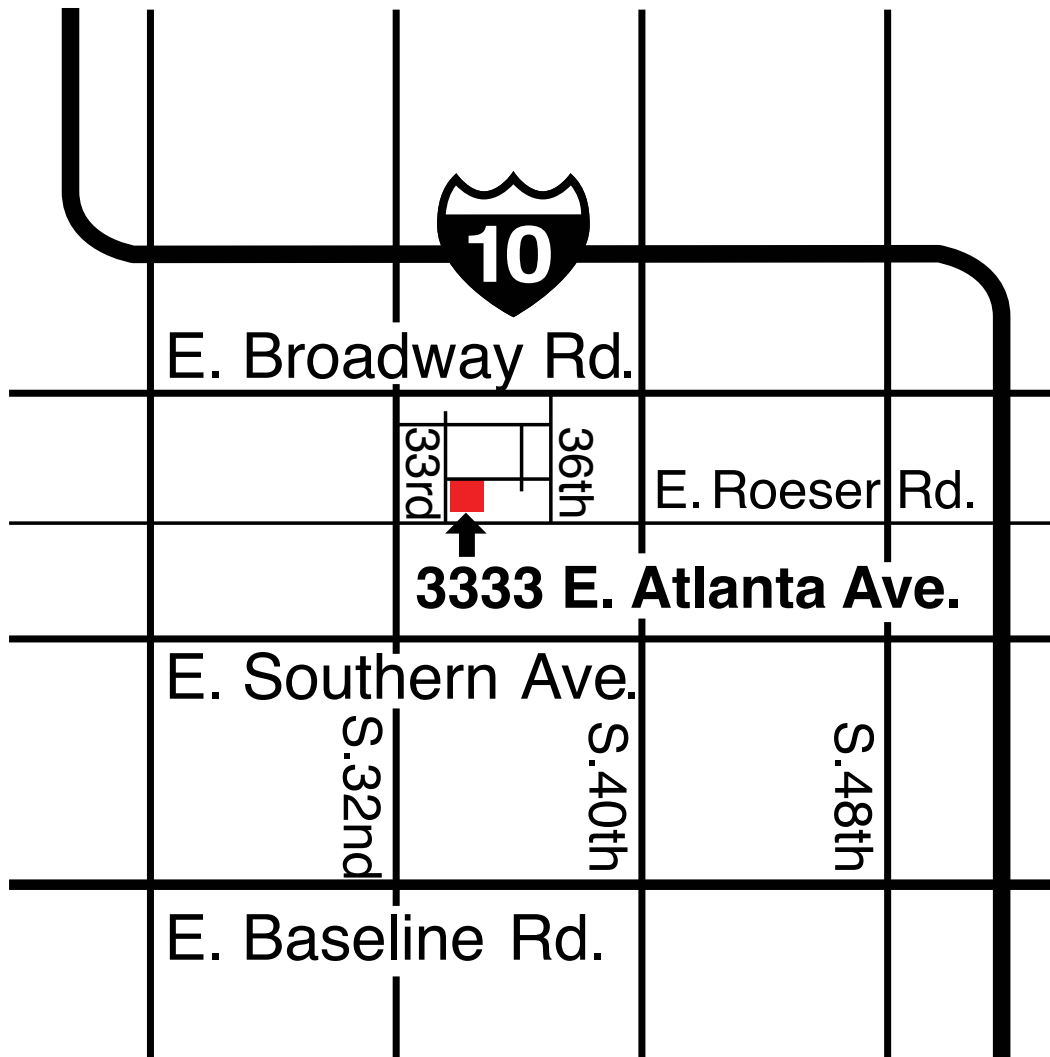

Phoenix

3333 E. Atlanta Ave. #150 • Phoenix, AZ 85040

Driving Directions:

From I-10 take E. Broadway exit go west to left on 36th to right on E. Atlanta Ave.

Manager: Bryan Davis
Phone: 602.305.9600
bdavis@tomduffy.com