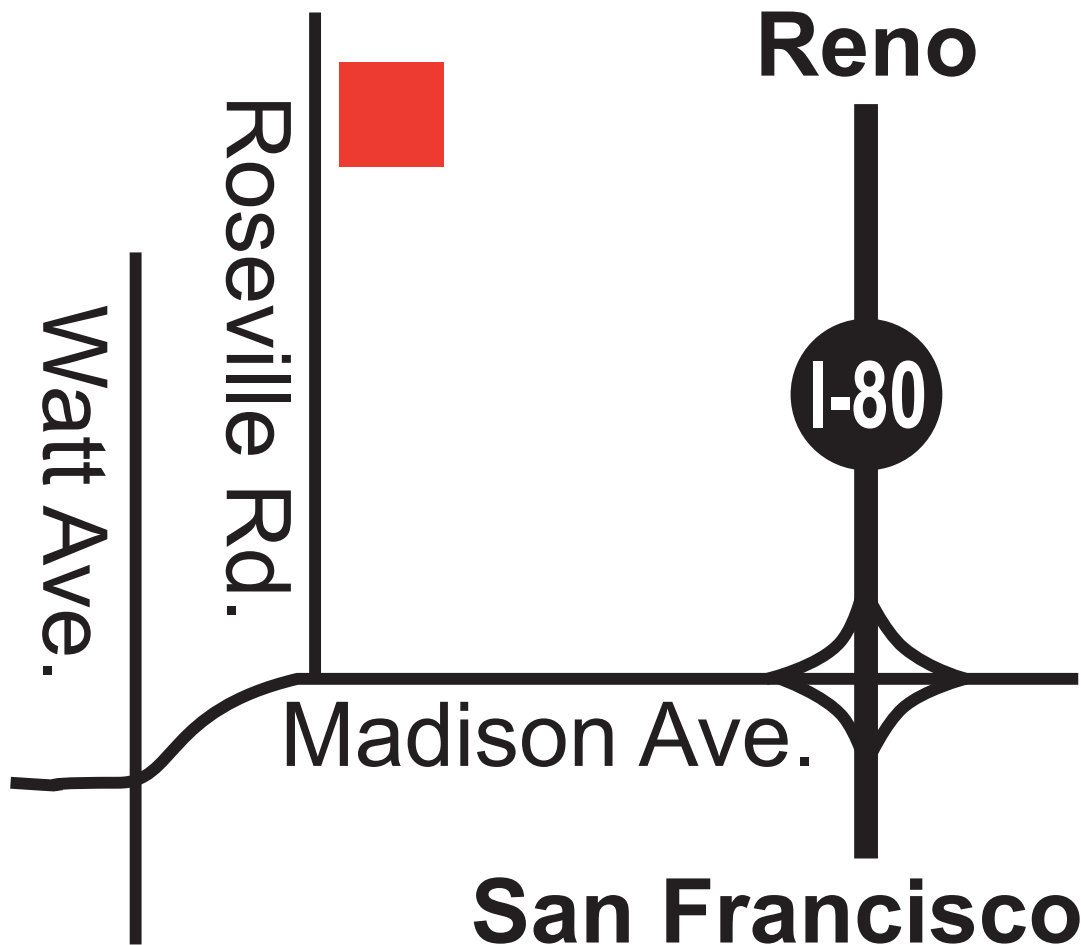

SACRAMENTO

5650 Roseville Rd. • Sacramento, CA 95842

Driving Directions:

From Interstate 80: Take the Madison Avenue Exit. Go West on Madison Avenue. Approximately 1 1/2 Turn right onto Roseville Road.

Please Note: