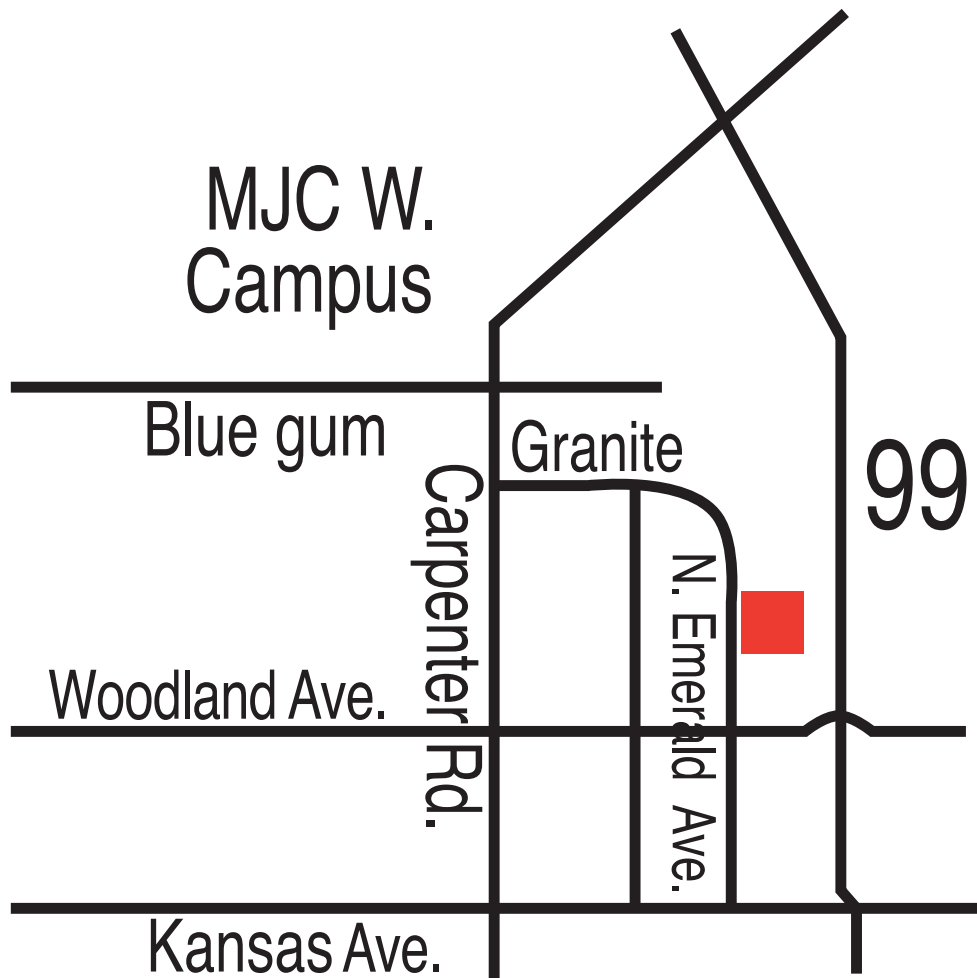

MODESTO

1366 N. Emerald Ave. • Modesto, CA 95351

Driving Directions:

From North or South on 99: Take the Briggsmore/ Carpenter exit go West on Carpenter to Woodland Avenue. Turn left onto Woodland and go 2 blocks. Just before the freeway overpass, make a left onto Emerald Avenue.

Branch Hours: Monday - Friday 7am - 4:30pm & Saturday 8am - 12pm

Manager: Walt Carter
Phone: 800.234.2575
wcarter@tomduffy.com

Tom Duffy Company

WHOLESALE FLOORING PRODUCTS