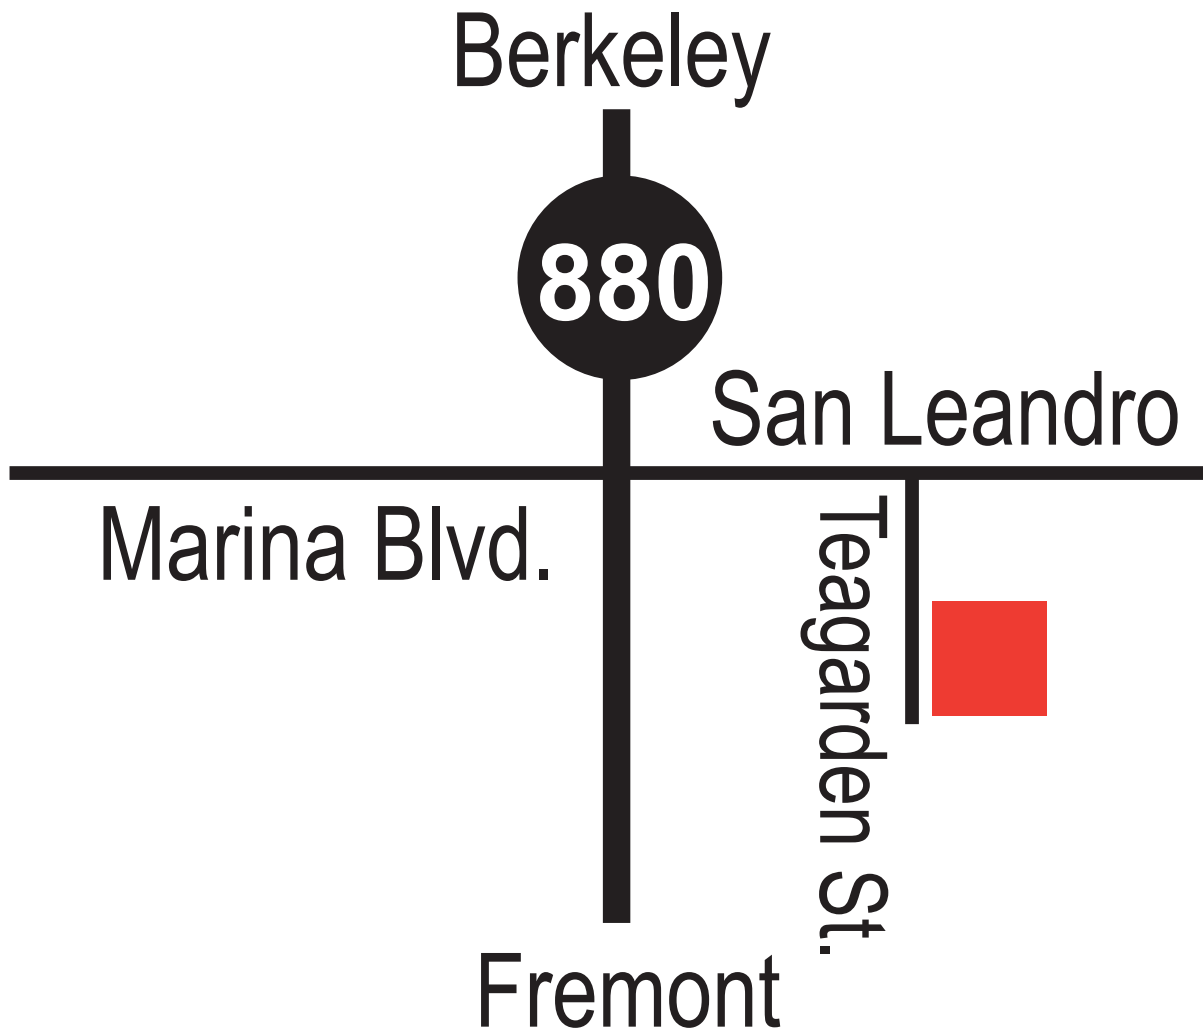

SAN LEANDRO

2494 Teagarden Street • San Leandro, CA 94577

Driving Directions

From 880: Take Marina (East) turn Right on Teagarden.

Branch Hours: Monday - Friday 7am - 4:30pm & Saturday 8am - 12pm

Manager: Erik McGuinness
Phone: 510.483.3100
emcguinness@tomduffy.com