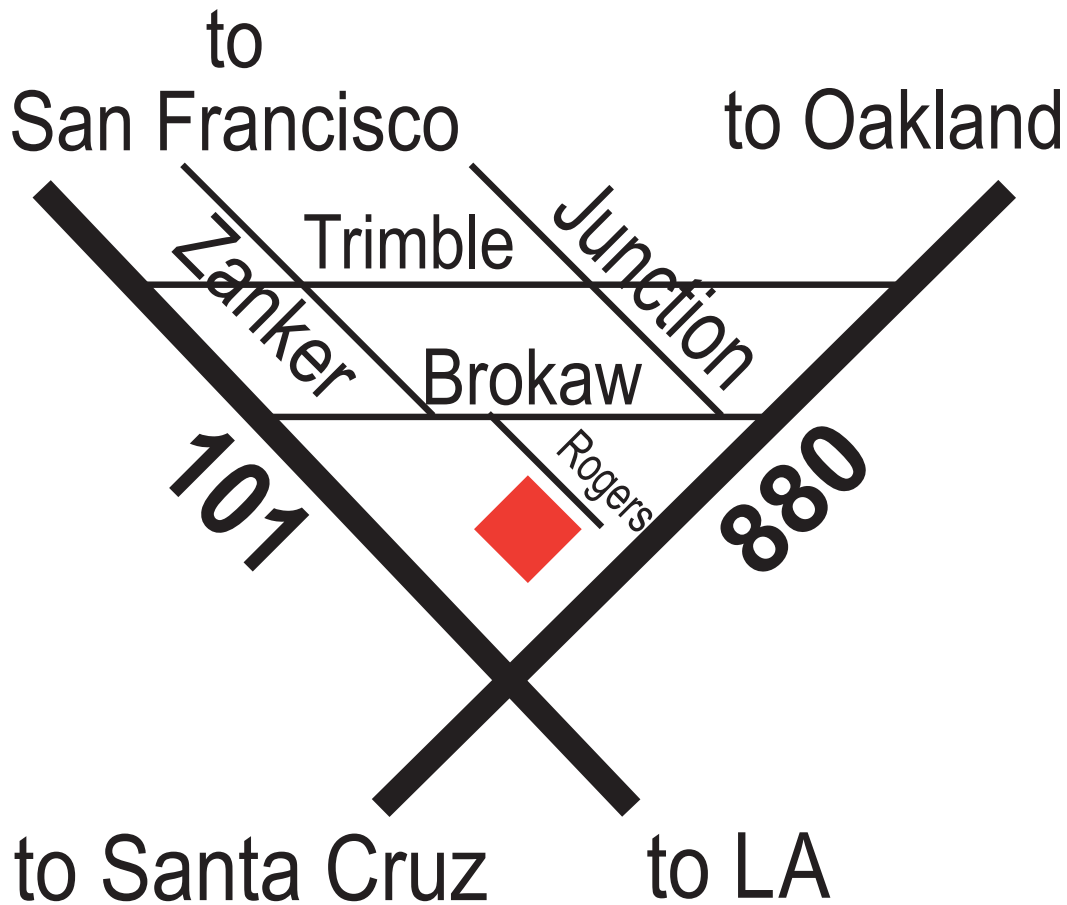

# SAN JOSE

**1731 Rogers Ave. • San Jose, CA 95112**

**Driving Directions:**

**From 101:** Take Brokaw Rd. East and make a right on Rogers Ave.

**From 880:** Take Brokaw Rd. West and turn Left on Rogers Ave.