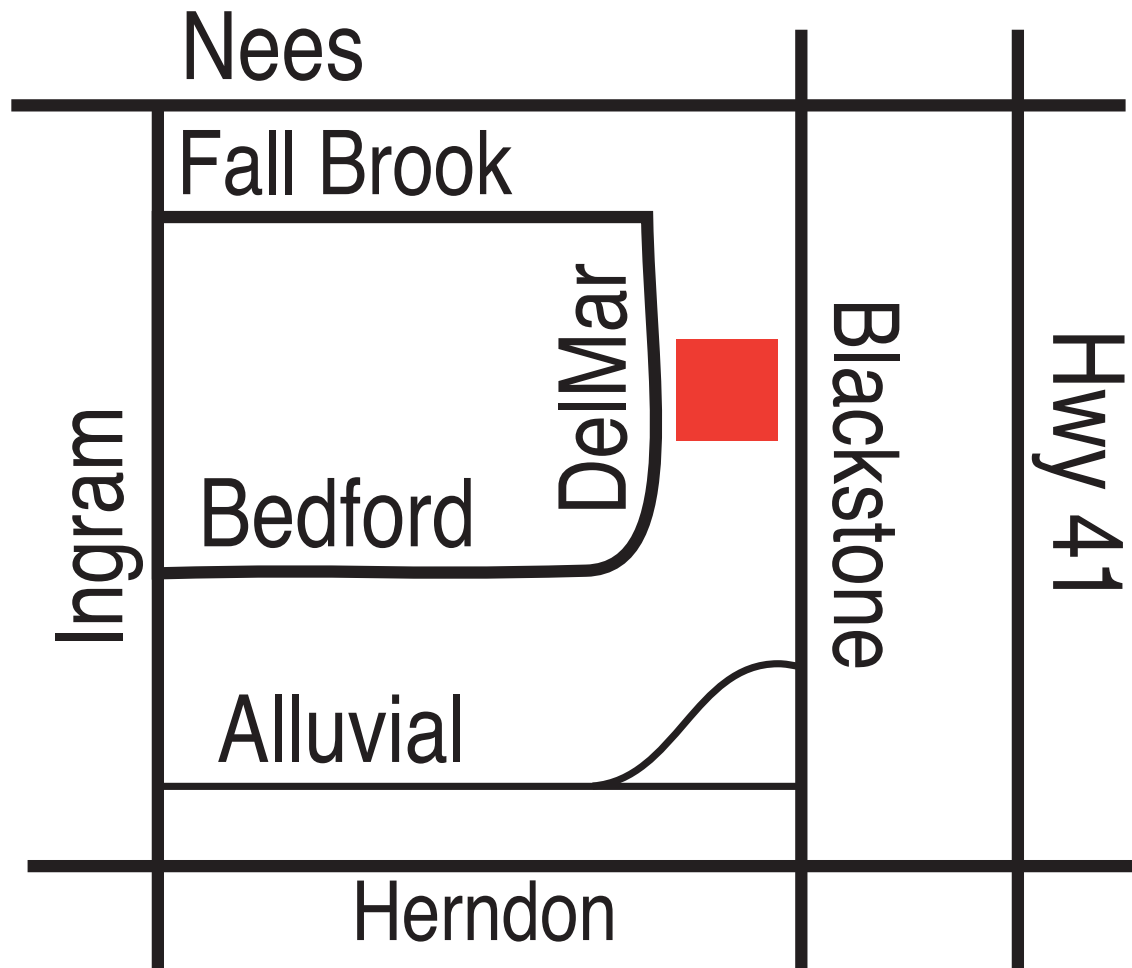

FRESNO

7576 N. Del Mar Ste. 101 • Fresno, CA

Driving Directions:

From Hwy 99: Take Herndon East to Ingram, North on Ingram, East on Bedford, follow around to DelMar.

From Fwy 41: Take Herndon West to Ingram, North on Ingram, East on Bedford, follow around to DelMar.

Branch Hours: Monday - Friday 7am - 4:30pm & Saturday 8am - 12pm

Manager: Randy Scott
Phone: 800.334.6555
rscott@tomduffy.com

Tom Duffy Company
WHOLESALE FLOORING PRODUCTS