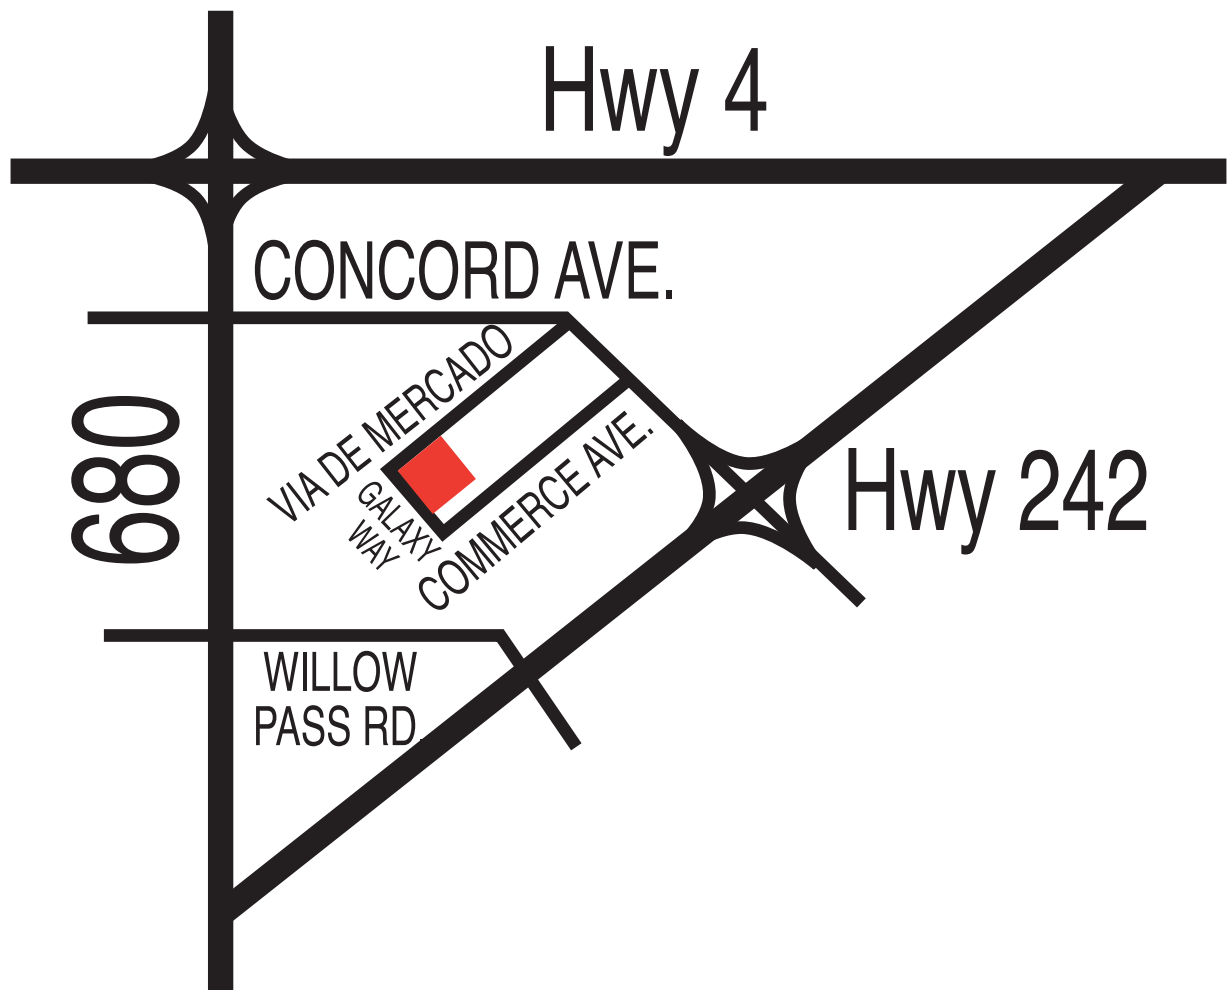

CONCORD

1301 Galaxy Way, C • Concord, CA 94520

Driving Directions:

[There are two different Galaxy Ways. Do not get off on the Galaxy Way near Home Depot]

From 680 heading South: Take the Concord Avenue exit. Left on Concord Avenue. Right on Via De Mercado. Left on Galaxy.

From 680 heading North: Take the Concord Avenue exit. Right on Concord Avenue. Right on Via De Mercado. Then take a left on Galaxy.

Branch Hours: Monday - Friday 7am - 4:30pm & Saturday 8am - 12pm

Manager: Steve Prall
Phone: 925.686.5995
sprall@tomduffy.com