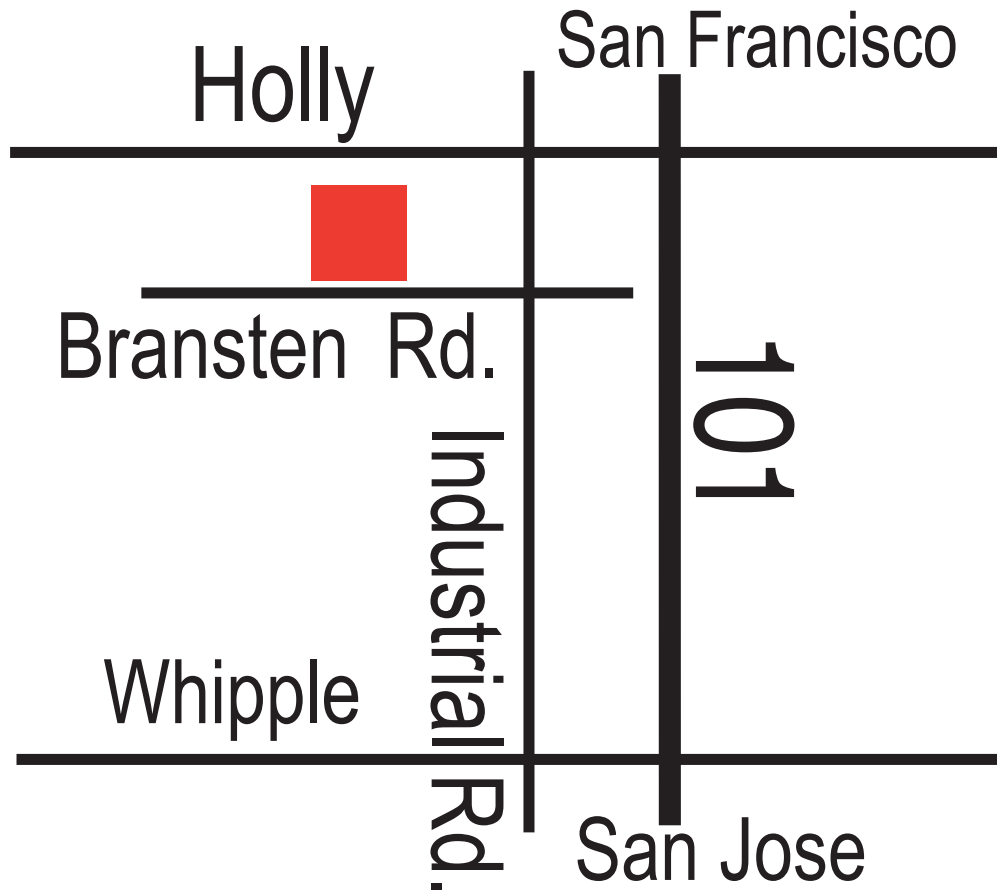

SAN CARLOS

16 Bransten Rd. • San Carlos, CA 94070

Driving Directions:

From Highway 101: Exit on Holly Street going West. Left on Industrial Right on Bransten Road.

Branch Hours: Monday - Friday 7am - 4:30pm & Saturday 8am - 12pm