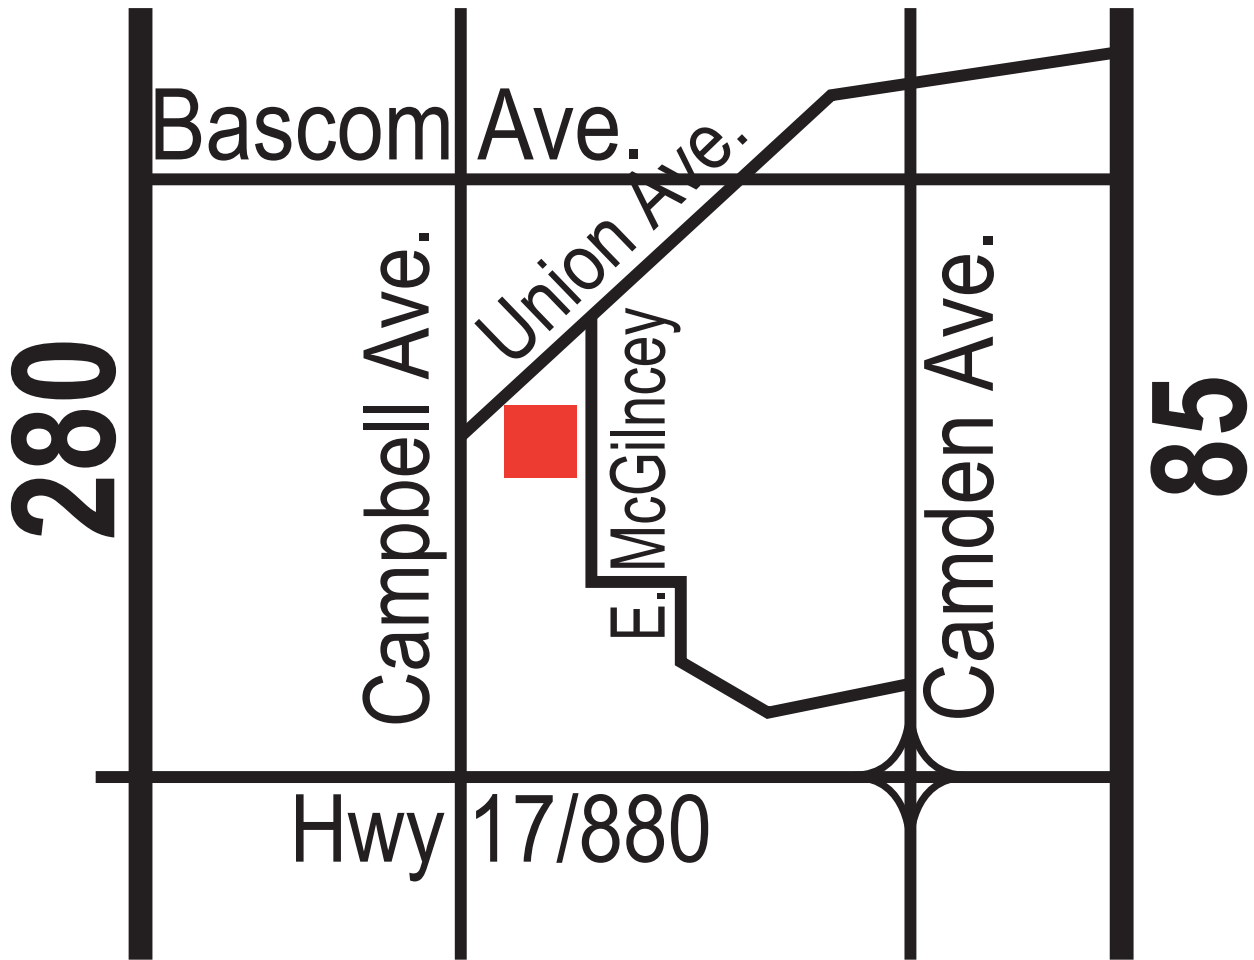

CAMPBELL

805 E. McGlincey Lane • Campbell, CA 95008

Driving Directions:

From 880: Take the Camden Ave/ San Tomas Expressway exit. Go East (or straight from South) to Curtner Ave. Make a left. Make a left at the first Stop sign, S. McGlincey Lane. Make a right at the next Stop sign, E. McGlincey Lane.

From 85: Take either Bascom Ave or Union Ave North. from Bascom, make a left onto Union Ave. Once on Union, make a left onto E. McGlincey Lane.

Branch Hours: Monday - Friday 7am - 4:30pm & Saturday 8am - 12pm